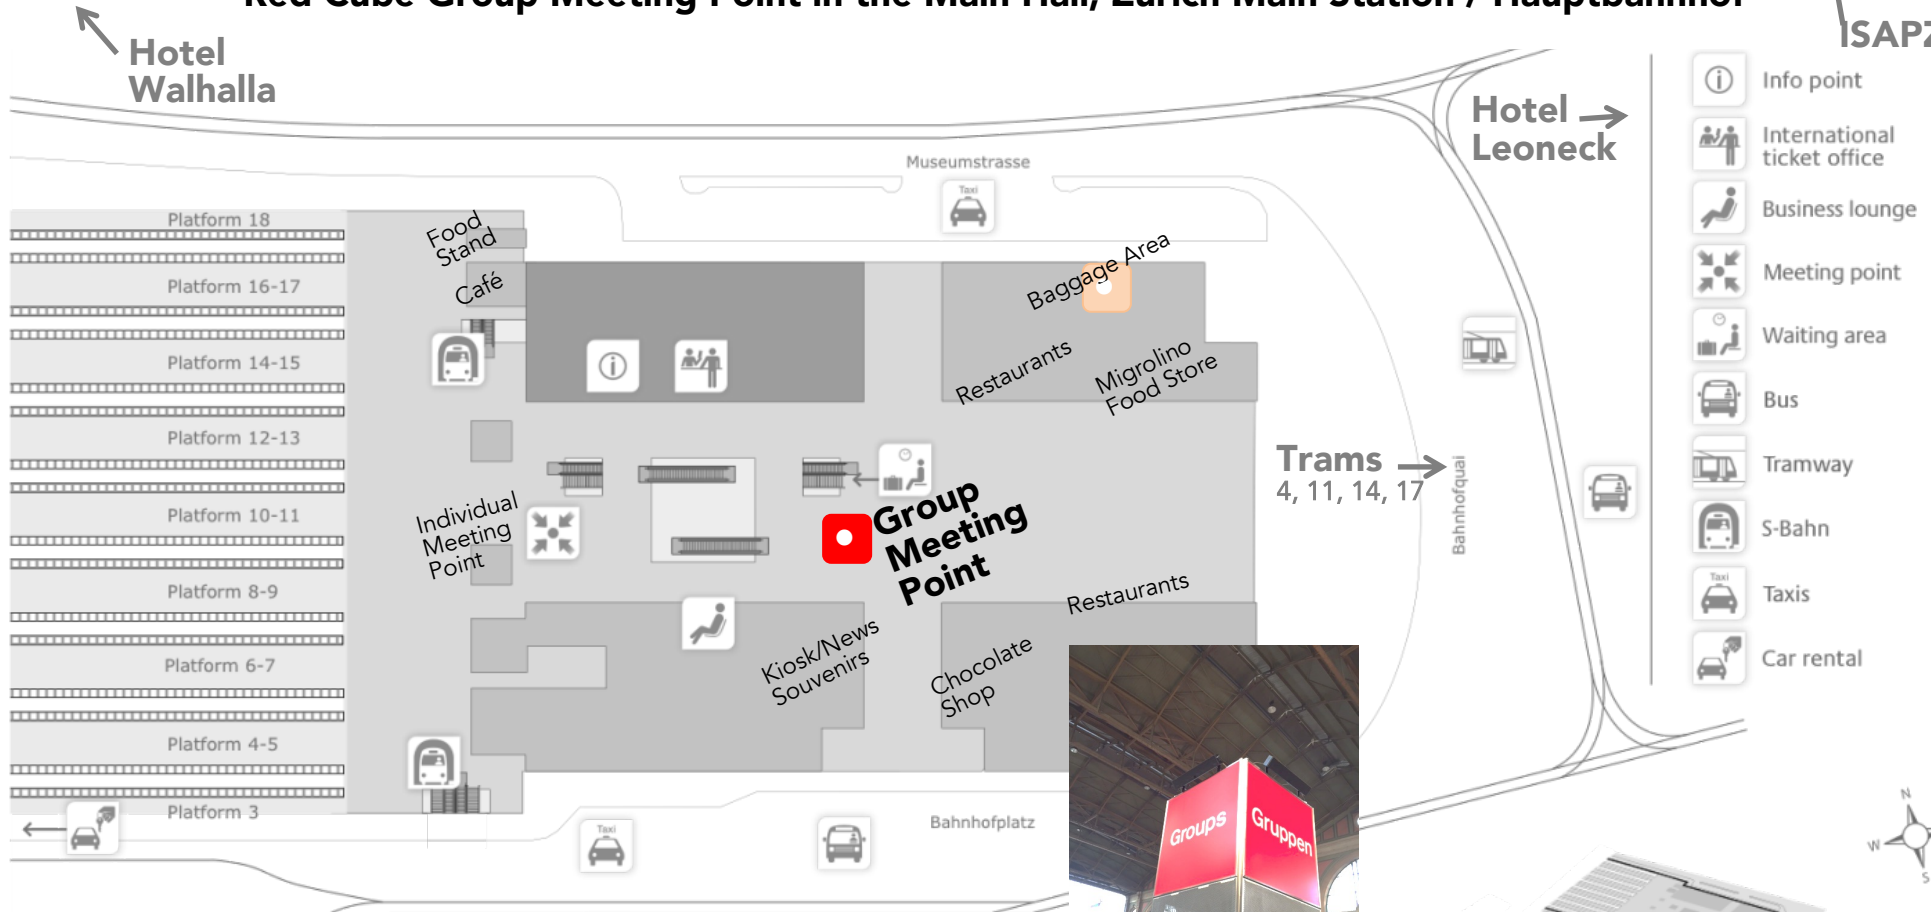

Zürich HB (Zurich, Switzerland)

## Red Cube Group Meeting Point in the Main Hall, Zürich Main Station / Hauptbahnhof

↑ SAPZURICH

### Saturday, May 23, 8:00 am

Gather promptly at 8:00 am, at the Red Cube, with your luggage and passport!